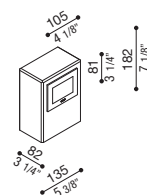

Kit-11 Stile next Post

(NEW)

LED	Specif.	Col.	Vetro/Glass
6 LED 230 lm 3W real output lm 52	CL.J €	▲ ▲	LL642C854 □ LL642C855 □

A A+ A++

IP 66 IK 06 1J xx3 CE

led colour
N = (4000K)
3 = (3000K, lm -5%)