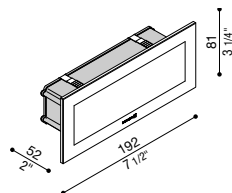

Stile next 506L

LED	Specif.	Col.	Vetro/Glass
30 LED 460 lm 6W real output lm 134	CL.I €		LL661D
30 LED 460 lm 6W real output lm 134	CL.I €		LL664D
30 LED 270 lm 3W real output lm 94	CL.I €		LL6613D
30 LED 270 lm 3W real output lm 94	CL.I €		LL661PD