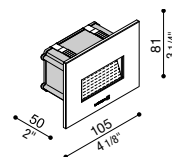

led colour

N = (4000K)
3 = (3000K, lm -5%)

□ = 4

Stile next 503 asimmetrico

LED	Specif.	Col.	Vetro/Glass
6 LED 220 lm 2W real output lm 32	CL.I €		LL643C□

IP 66 IK 06 1J xx3 CE

led colour

N = (4000K)
3 = (3000K, lm -5%)