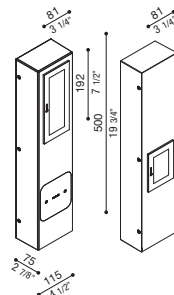

Kit-03 Stile next Post

LED	Specif.	Col.	Vetro/Glass
30 + 6 LED 6W + 3W real output lm 134 + 52	CL.I €	● ■ ▲	LL661003□ LL661007□ LL661011□

IP 66 ◆ IK 06 1J xx3 CE

led colour
N = (4000K)
3 = (3000K, lm -5%)