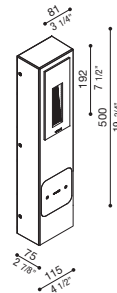

Kit-02 Stile next Post

LED	Specif.	Col.	Vetro/Glass
6 LED 220 lm 2W real output lm 24	CL.I €	● ■ ▲	LL661002□ LL661006□ LL661010□

IP 66 ◆ IK 06 1J xx3 CE

led colour
N = (4000K)
3 = (3000K, lm -5%)