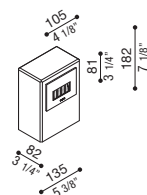

led colour
N = (4000K)
3 = (3000K, lm -5%)

Kit-12 Stile next Post

(NEW)

LED	Specif.	Col.	Vetro/Glass
6 LED 220 lm 2W real output lm 32	CL.J €	▲ ▲	LL644C854 □ LL644C855 □

A A+ A++

IP 66 IK 06 1J xx3 CE

led colour
N = (4000K)
3 = (3000K, lm -5%)