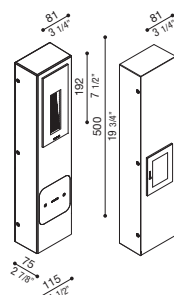

Kit-04 Stile next Post

LED	Specif.	Col.	Vetro/Glass
6 + 6 LED 2W + 3W real output lm 24 + 52	CL.I €	● ■ ▲	LL661004□ LL661008□ LL661012□

IP 66 ◆ IK 06 1J xx3 CE

led colour
N = (4000K)
3 = (3000K, lm -5%)